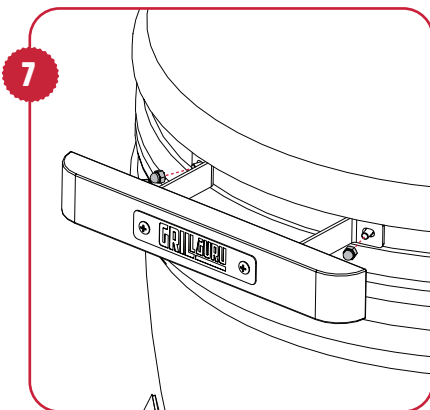

INSTALLATION INSTRUCTIONS

Note: When the kamado is placed in the base without the firebox, it is unstable. It may then topple over. We recommend you to place the kamado together with the firebox in the base to avoid this.

M MEDIUM **L** LARGE **XL**

««
Register your Grill Guru
through www.grillguru.nl/registratie