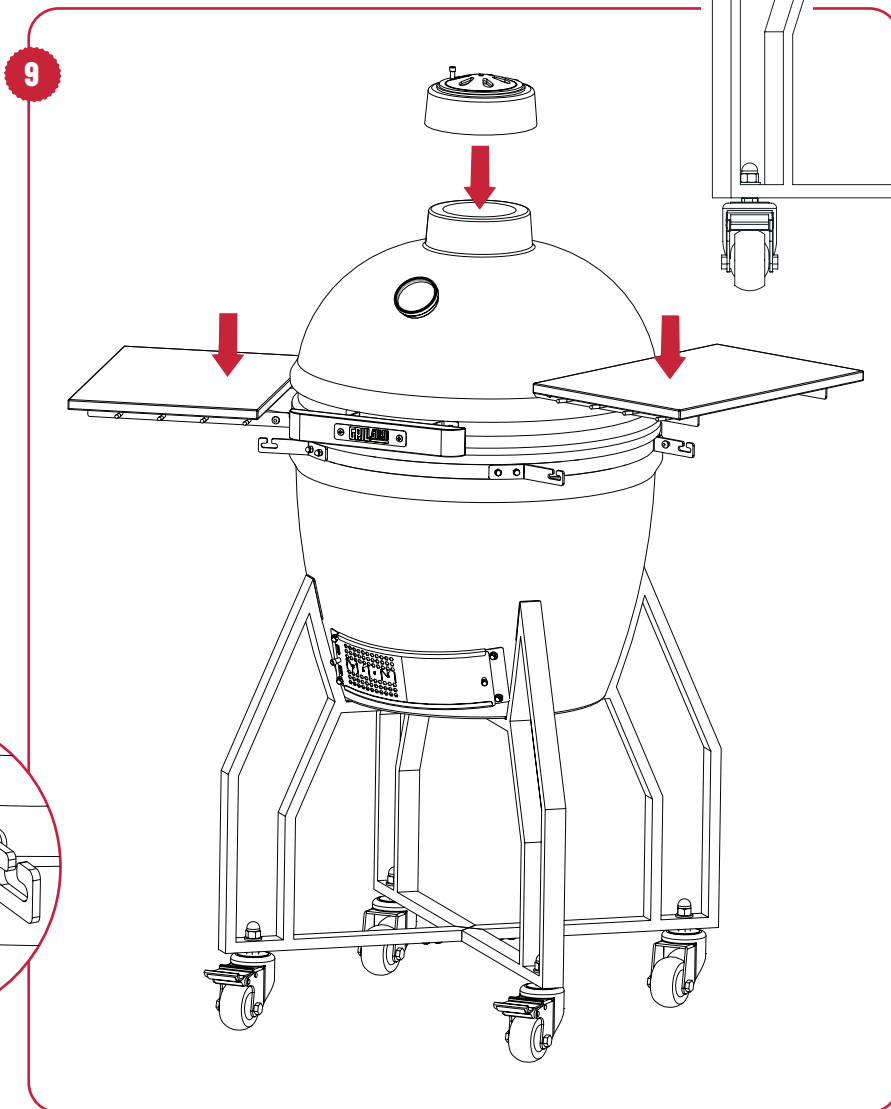

INSTALLATION INSTRUCTIONS

Note: When the kamado is placed in the base without the firebox, it is unstable. It may then topple over. We recommend you to place the kamado together with the firebox in the base to avoid this.

M MEDIUM **L** LARGE **XL**

««
Register your Grill Guru
through www.grillguru.nl/registratie