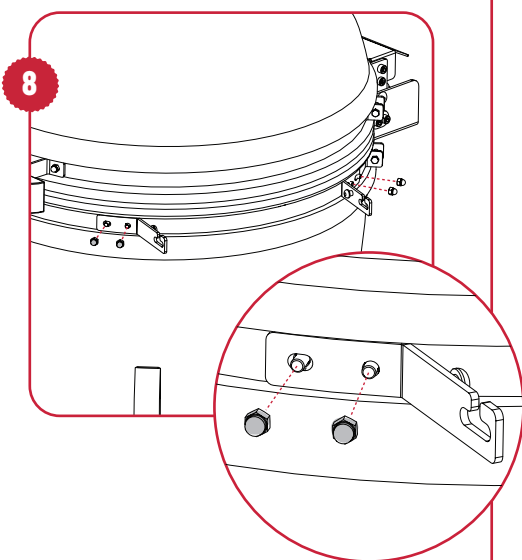

INSTALLATION INSTRUCTIONS

Note: When the kamado is placed in the base without the firebox, it is unstable. It may then topple over. We recommend you to place the kamado together with the firebox in the base to avoid this.

M MEDIUM **L** LARGE **XL**

IN THE BOX

«« Register your Grill Guru through www.grillguru.nl/registratie

INSTALLATION INSTRUCTIONS

Note: When the kamado is placed in the base without the firebox, it is unstable. It may then topple over. We recommend you to place the kamado together with the firebox in the base to avoid this.

M MEDIUM **L** LARGE **XL**

««
Register your Grill Guru
through www.grillguru.nl/registratie