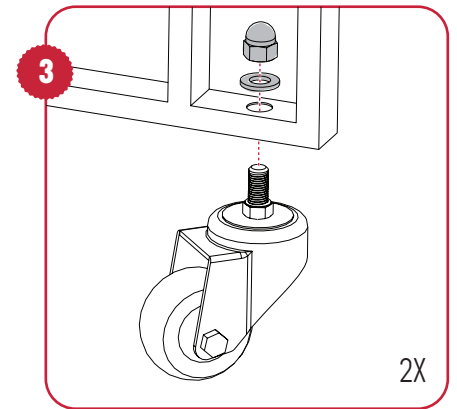

INSTALLATION INSTRUCTIONS

Note: When the kamado is placed in the base without the firebox, it is unstable. It may then topple over. We recommend you to place the kamado together with the firebox in the base to avoid this.

M MEDIUM **L** LARGE **XL**

IN THE BOX

«« Register your Grill Guru through www.grillguru.nl/registratie

INSTALLATION INSTRUCTIONS

Note: When the kamado is placed in the base without the firebox, it is unstable. It may then topple over. We recommend you to place the kamado together with the firebox in the base to avoid this.