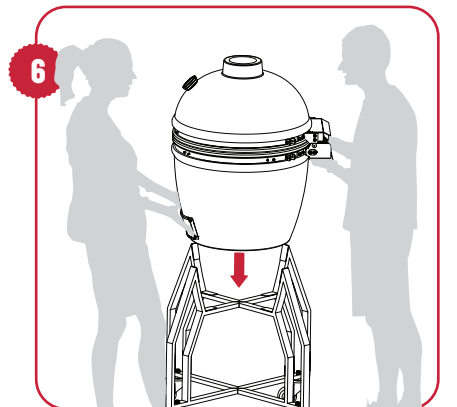

INSTALLATION INSTRUCTIONS

Note: When the kamado is placed in the base without the firebox, it is unstable. It may then topple over. We recommend you to place the kamado together with the firebox in the base to avoid this.

M MEDIUM **L** LARGE **XL**

IN THE BOX

«« Register your Grill Guru through www.grillguru.nl/registratie

INSTALLATION INSTRUCTIONS

Note: When the kamado is placed in the base without the firebox, it is unstable. It may then topple over. We recommend you to place the kamado together with the firebox in the base to avoid this.