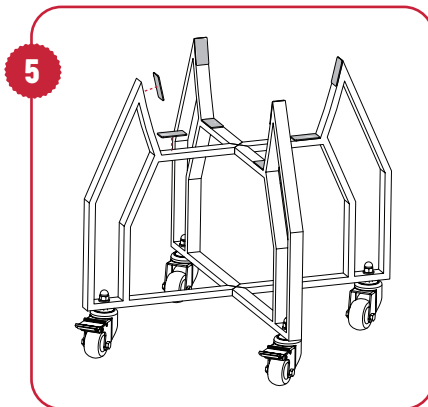

INSTALLATION INSTRUCTIONS

Note: When the kamado is placed in the base without the firebox, it is unstable. It may then topple over. We recommend you to place the kamado together with the firebox in the base to avoid this.

M MEDIUM **L** LARGE **XL**

IN THE BOX

«« Register your Grill Guru through www.grillguru.nl/registratie

INSTALLATION INSTRUCTIONS

Note: When the kamado is placed in the base without the firebox, it is unstable. It may then topple over. We recommend you to place the kamado together with the firebox in the base to avoid this.