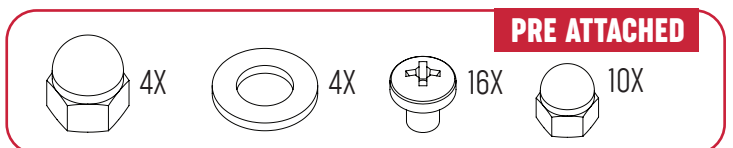

INSTALLATION INSTRUCTIONS

Note: When the kamado is placed in the base without the firebox, it is unstable. It may then topple over. We recommend you to place the kamado together with the firebox in the base to avoid this.

M MEDIUM **L** LARGE **XL**

IN THE BOX

«« Register your Grill Guru through www.grillguru.nl/registratie

INSTALLATION INSTRUCTIONS

Note: When the kamado is placed in the base without the firebox, it is unstable. It may then topple over. We recommend you to place the kamado together with the firebox in the base to avoid this.