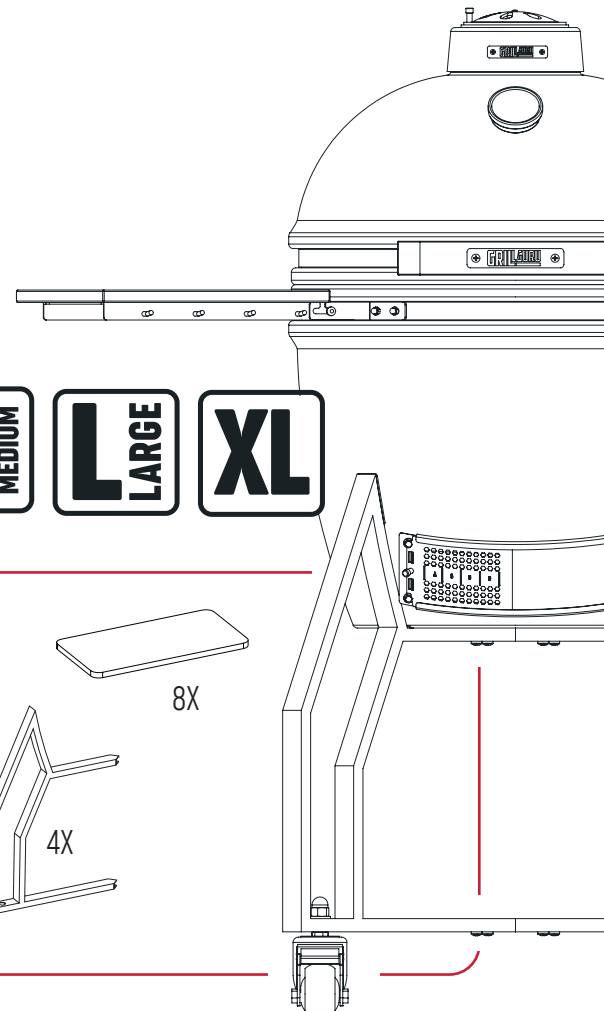

INSTALLATION INSTRUCTIONS

Note: When the kamado is placed in the base without the firebox, it is unstable. It may then topple over. We recommend you to place the kamado together with the firebox in the base to avoid this.

M MEDIUM **L** LARGE **XL**

IN THE BOX

«« Register your Grill Guru through www.grillguru.nl/registratie

INSTALLATION INSTRUCTIONS

Note: When the kamado is placed in the base without the firebox, it is unstable. It may then topple over. We recommend you to place the kamado together with the firebox in the base to avoid this.

M MEDIUM **L** LARGE **XL**

««
Register your Grill Guru
through www.grillguru.nl/registratie